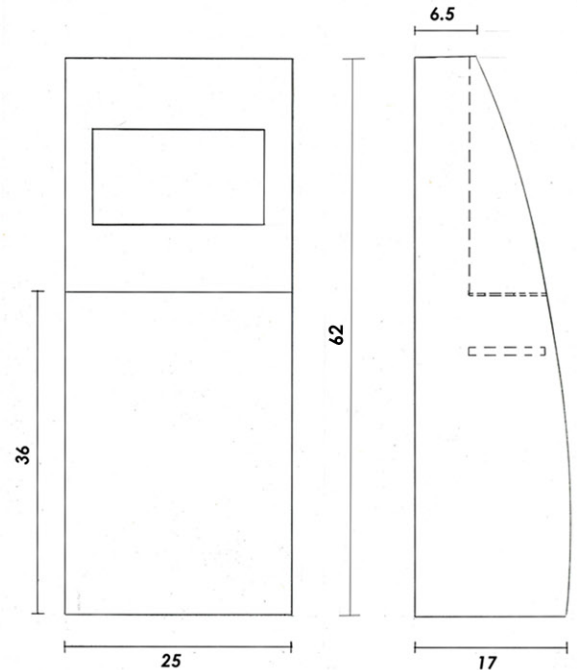

Specification Sheet

The Gibco Concierge Kiosk

Features

The Concierge kiosks are furniture style enclosures. The Concierge allows you to choose from hundreds of colors, patterns and wood grain plastic laminate as well as natural wood. Match your Decor. The Concierge is also designed to house existing desktop computer hardware. These enclosures are adaptable to any size monitor. The full size lower compartment will hold a 8.5" x 11" laser printer as well as a full size CPU.

Flexible design will accept any desktop or mounted flat screen monitor
Concierge is rear mount only.
Room for 8.5 x 11 laser printer
Locked upper and lower front access
Sturdy, secure enclosure
Fan cooling, power strip, and wire management.
Reasonably priced
Available colors, woodgrains, and metal finishes

Options and Pricing

Your choice of hundreds laminate colors, patterns and wood grains as well as finished natural wood

Base price \$2200.00
(shipping not inc)
Call for quantity pricing

Media

Mounting for removable sign age
Applied vinyl
Silkscreen
(media priced according to size and design)