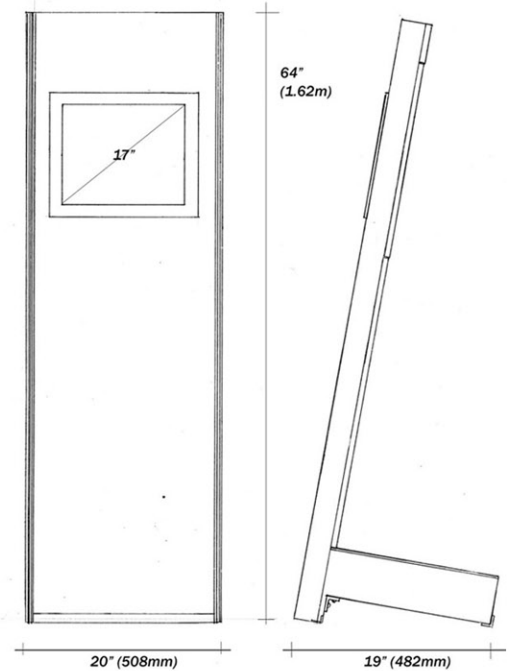

Specification Sheet

The Gibco G4 Kiosk

Features

- ELO 17" or larger Intellitouch monitor
- Available in a wide range of laminate colors, natural wood and metals
- Flat front face perfect for signage and branding
- Sturdy, secure enclosure
- Reasonably priced
- Available colors, woodgrains, and metal finishes

Options and Pricing

The basic G4 is available in hundreds of colors and patterns as well as natural wood. It comes standard with an ELO 1739L 17" IntelliTouch touch monitor, extruded aluminum protection on all corners, locking computer compartment and a six outlet power strip.

Base price $2450.00
(shipping not inc)
Call for quantity pricing

Options

- Natural wood finish $75.00
- Brushed aluminum finish $200.00
- Aluminum Keyboard shelf $200.00
- Aluminum keyboard shelf with inset metal keyboard $625.00
- Privacy panels on sides $150.00

Media

- Mounting for removable signage
- Applied vinyl
- Silkscreen
- (media priced according to size and design)

Professional Shipping Case (pictured above)

- Hard Shell
- Foam Lined
- On castors
- Price $695.00

'Keyboard' Shelf

Your choice of hundreds of laminate colors, patterns and wood grains as well as finished natural wood.
For details visit www.gibco-kiosks.com/colors

All Gibco kiosk models meet ADA and UL requirements