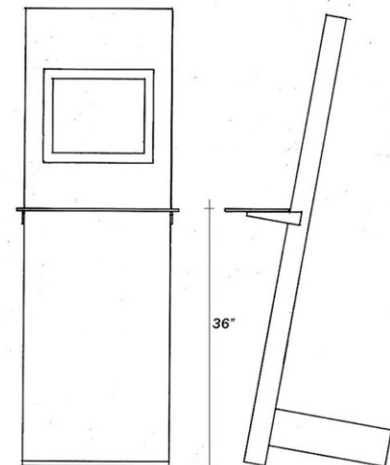

Specification Sheet

The Gibco G4 Kiosk

Features

- ELO 17" or larger Intellitouch monitor
- Available in a wide range of laminate colors, natural wood and metals
- Flat front face perfect for signage and branding
- Sturdy, secure enclosure
- Reasonably priced
- Available colors, woodgrains, and metal finishes

Options and Pricing

The basic G4 is available in hundreds of colors and patterns as well as natural wood. It comes standard with an ELO 1739L 17" IntelliTouch touch monitor, extruded aluminum protection on all corners, locking computer compartment and a six outlet power strip.

Base price $2450.00
(shipping not inc)
Call for quantity pricing

Options

- Natural wood finish $75.00
- Brushed aluminum finish $200.00
- Aluminum Keyboard shelf $200.00
- Aluminum keyboard shelf with inset metal keyboard $625.00
- Privacy panels on sides $150.00

Media

- Mounting for removable signage
- Applied vinyl
- Silkscreen
- (media priced according to size and design)

Professional Shipping Case (pictured above)

- Hard Shell
- Foam Lined
- On castors
- Price $695.00

'Keyboard' Shelf

Your choice of hundreds of laminate colors, patterns and wood grains as well as finished natural wood.
For details visit www.gibco-kiosks.com/colors

All Gibco kiosk models meet ADA and UL requirements