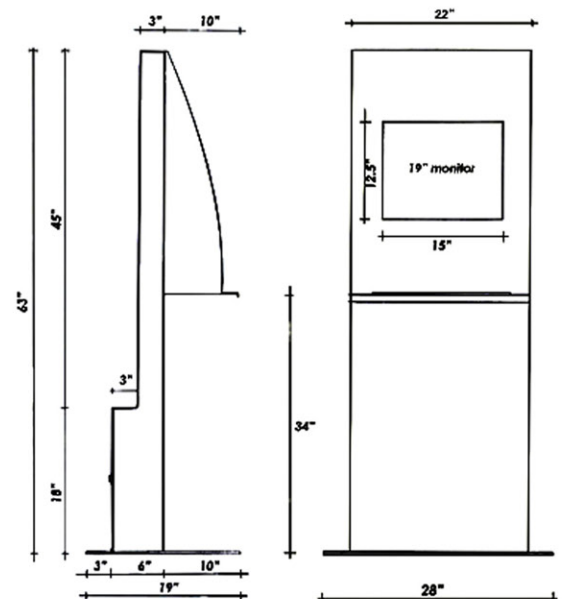

Specification Sheet

The Gibco G4 Vertical Kiosk

Features

- ELO 17" or larger IntelliTouch monitor
- Available in a wide range of laminate colors, natural wood and metals
- Flat front face perfect for signage and branding
- Sturdy, secure enclosure
- Reasonably priced
- Available colors, woodgrains, and metal finishes

Options and Pricing

The G4 Vertical is available in: brushed aluminum, powder coat paint on aluminum, plastic laminate and real wood panel. The flat front is excellent for signage and branding. It comes standard with an 17" ELO IntelliTouch monitor, 6 outlet power strip, locked computer compartment.

- $2345.00 in wood or plastic laminate
- $2925.00 in brushed or powder coat aluminum
- Prices include: G4 vertical enclosure, ELO 1739L Touchmonitor, power strip (shipping not inc)
- Call for quantity pricing

Options

- Aluminum keyboard shelf $200.00
- Aluminum keyboard shelf with inset keyboard and trackball $625.00
- Privacy panels on sides $150.00
- Thermal printers up to 8.5" wide
- Additional components such as speakers and card readers available

Signage and Media

- Silkscreen
- Applied vinyl
- Wrapping (media priced according to size and design)

Professional Shipping Case (pictured above)

- Hard Shell, Foam Lined, On castors,
- Price $695.00

Your choice of hundreds of laminate colors, patterns and wood grains as well as finished natural wood. For details visit www.gibco-kiosks.com/colors

All Gibco kiosk models meet ADA and UL requirements