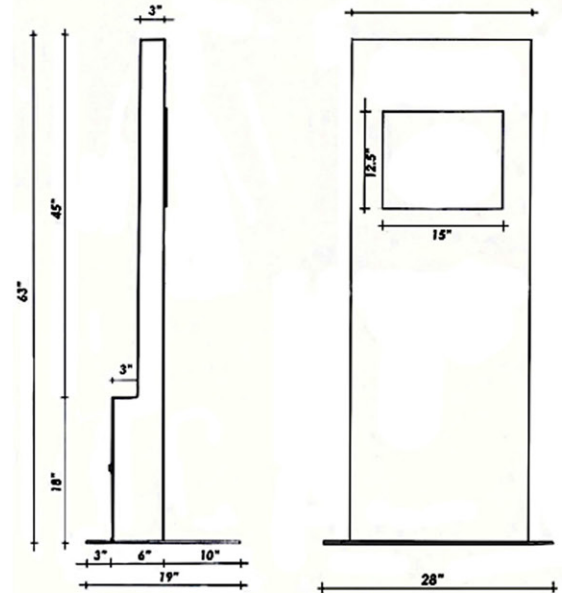

Specification Sheet

The Gibco G4 Vertical Kiosk

Features

- ELO 17" or larger IntelliTouch monitor
- Available in a wide range of laminate colors, natural wood and metals
- Flat front face perfect for signage and branding
- Sturdy, secure enclosure
- Reasonably priced
- Available colors, woodgrains, and metal finishes

Options and Pricing

The G4 Vertical is available in: brushed aluminum, powder coat paint on aluminum, plastic laminate and real wood panel. The flat front is excellent for signage and branding. It comes standard with an 17" ELO IntelliTouch monitor, 6 outlet power strip, locked computer compartment.

- $2345.00 in wood or plastic laminate
- $2925.00 in brushed or powder coat aluminum
- Prices include: G4 vertical enclosure, ELO 1739L Touchmonitor, power strip (shipping not inc)
- Call for quantity pricing

Options

- Aluminum keyboard shelf $200.00
- Aluminum keyboard shelf with inset keyboard and trackball $625.00
- Privacy panels on sides $150.00
- Thermal printers up to 8.5" wide
- Additional components such as speakers and card readers available

Signage and Media

- Silkscreen
- Applied vinyl
- Wrapping (media priced according to size and design)

Professional Shipping Case (pictured above)

- Hard Shell, Foam Lined, On castors,
- Price $695.00

Your choice of hundreds of laminate colors, patterns and wood grains as well as finished natural wood. For details visit www.gibco-kiosks.com/colors

All Gibco kiosk models meet ADA and UL requirements