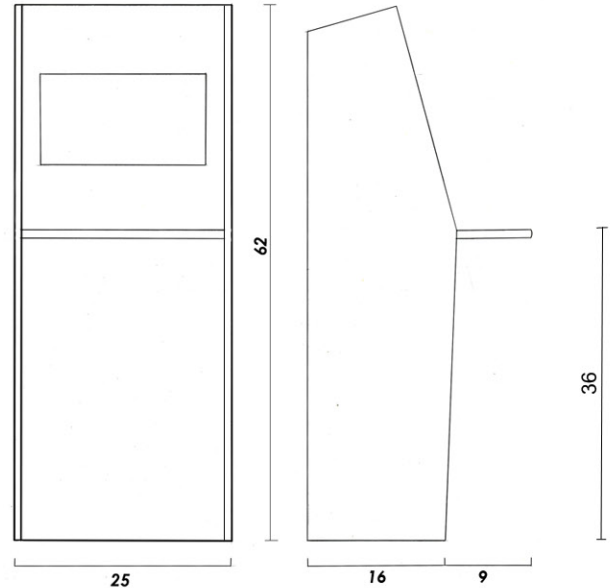

Specification Sheet

The Gibco Slimline Kiosk

Features

The Slimline kiosks are furniture style enclosures.
The Slimline allows you to choose from hundreds of colors, patterns and wood grain plastic laminate as well as natural wood. Match your Decor. **The Slimline is designed to house existing desktop computer hardware.** These enclosures are adaptable to any size monitor. The full size lower compartment will hold a 8.5" x 11" laser printer as well as a full size CPU.

Flexible design will accept any desktop or mounted flat screen monitor
Room for 8.5 x 11 laser printer
Locked upper and lower front access
Sturdy, secure enclosure
Fan cooling, power strip, and wire management.
Reasonably priced
Available colors, woodgrains, and metal finishes

Options and Pricing

Your choice of hundreds laminate colors, patterns and wood grains as well as finished natural wood

Base price $2050.00
(shipping not inc)
Call for quantity pricing

Media

Applied vinyl
Silkscreen
(media priced according to size and design)

Your choice of hundreds of laminate colors, patterns and wood grains as well as finished natural wood.
For details visit www.gibco-kiosks.com/colors

All Gibco kiosk models meet ADA and UL requirements