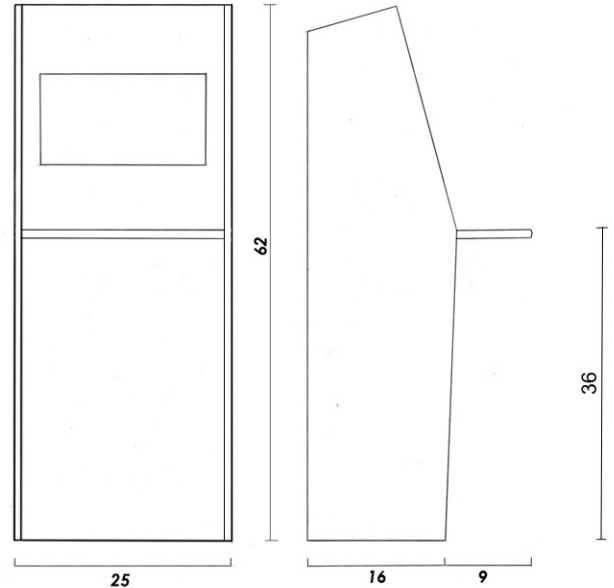

Specification Sheet

The Gibco Ultraline Kiosk

Features

The Ultraline is our most popular enclosure. The Ultraline accepts all kiosk components and can be configured to use your existing computer hardware. It is an attractive, simple and economical kiosk solution.

The Ultraline kiosks are furniture style enclosures. The Ultraline allows you to choose from hundreds of colors, patterns and wood grain plastic laminate as well as natural wood. Match your Decor. The Ultraline is also designed to house existing desktop computer hardware. These enclosures are adaptable to any size monitor. The full size lower compartment will hold a 8.5" x 11" laser printer as well as a full size CPU.

Flexible design will accept any desktop or mounted flat screen monitor

Room for 8.5 x 11 laser printer

Locked upper and lower front access

Sturdy, secure enclosure

Fan cooling, power strip, and wire management.

Reasonably priced

Available colors, woodgrains, and metal finishes

Options and Pricing

Your choice of hundreds laminate colors, patterns and wood grains as well as finished natural wood

Base price $2100.00

(shipping not inc)

Call for quantity pricing

Media

Applied vinyl

Silkscreen

(media priced according to size and design)

Your choice of hundreds of laminate colors, patterns and wood grains as well as finished natural wood.
For details visit www.gibco-kiosks.com/colors

All Gibco kiosk models meet ADA and UL requirements